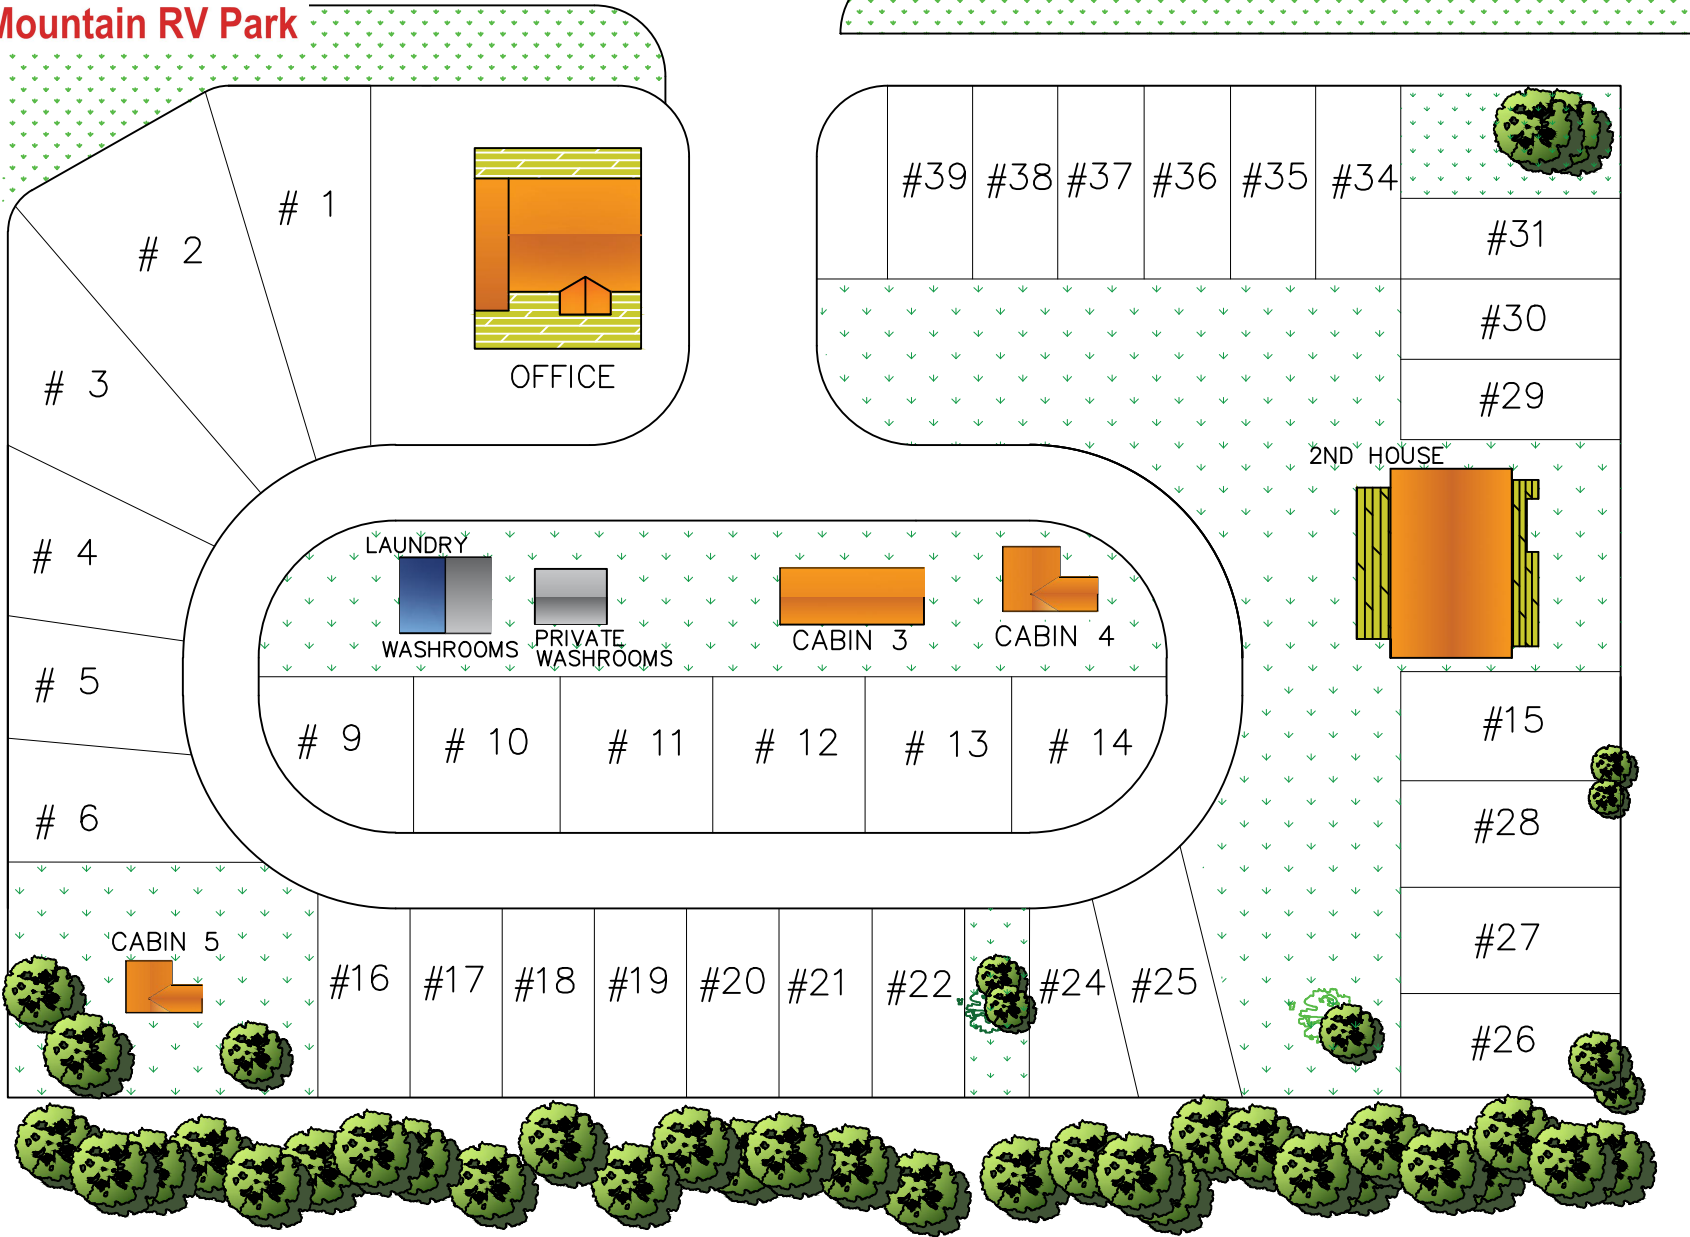

**CanaRockies**  
Rundle Mountain RV Park

# BOW VALLEY TRAIL

RAIL